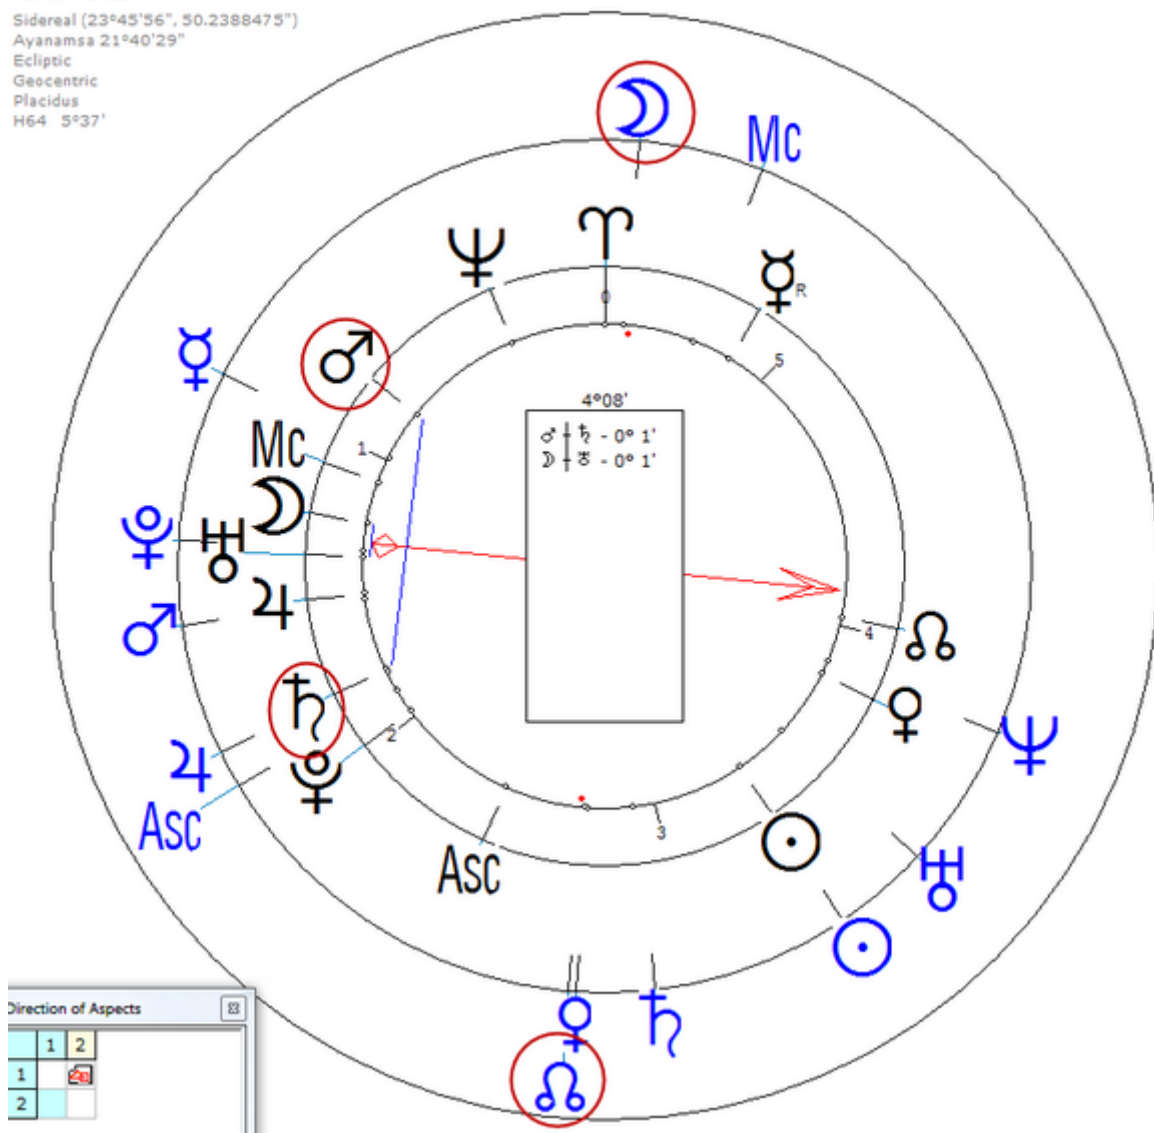

Pénaud, Alphonse

31 May 1850 at 22:15 (= 10:15 PM)Paris, France, 48n52, 2e20

French pioneer of aviation design and engineering.

<https://www.astro.com/astro-databank/P%C3%A9naud,_Alphonse>

Death by Suicide 22 October 1880

Solar Return (Harmonic 64)

Solar ☽/♌ = ☿♁/♏♁

Pénaud, Alphonse
31 May 1850 Fri 22:15 (GMT+0:09:20) 48n52 2e20
Paris, France
Sidereal (23°45'56", 50.2388475")
Ayanamsa 21°40'29"
Ecliptic
Geocentric
Placidus
H64 5°37'